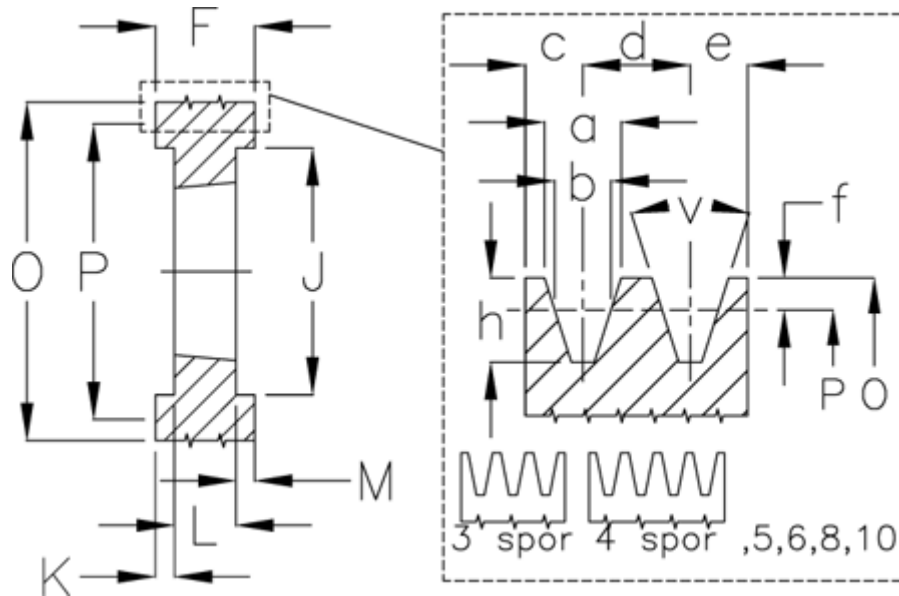

Article number: 604112025008

Description: V-belt pulley SPC 250/8 TL3535

Measures

a	= 22.0	For bush	= 3535	O	= 259.6
b	= 19.0	h	= 23.8	P	= 250
Bush ζ max	= 90	J	= 194	Type	= SPC
c	= 17.0	K	= 62	v	= 34 degrees
d	= 25.5	L	= 89		
e	= 17.0	m	= 62.0		
f	= 4.8	N	= -		
F	= 213	Number of ribs	= 8		